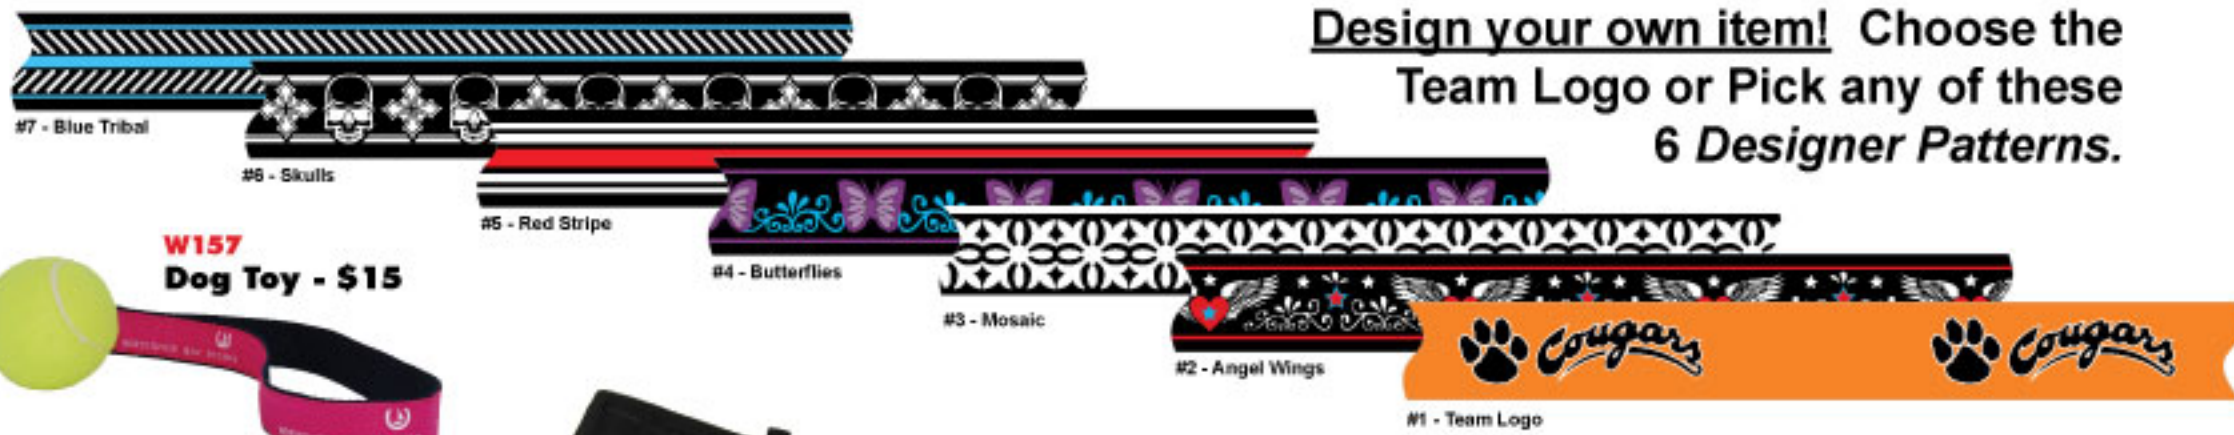

**W150 Dog Collar - \$12**

Collar Sizes: XS (6-12"), SM (9-15"), MD (12-18"), LG (15-21"), XL (18-24")

**W145 Lanyard - \$15**  
Velcro quick-disconnect for safety.

**W125 Croakie-Style Sunglass Holder \$10**