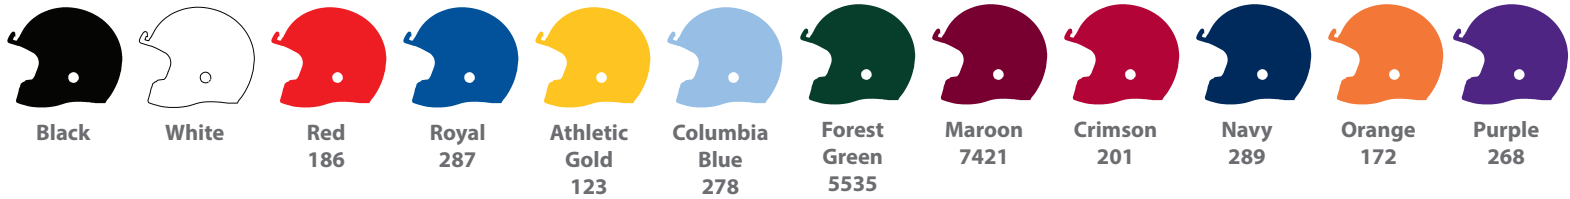

COLOR CHART

Specified in Pantone type
"C" (Coated) colors.

Helmet Colors

Face Mask Colors

Longneck Bottle It! Colors

Ink Colors

The stock colors shown here are standard Pantone type "C" (Coated) colors available at no additional charge. However we can close-match any Pantone type "C" color upon request (add \$45v).